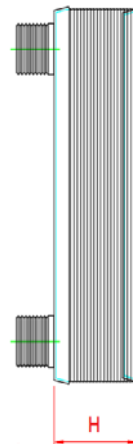

## Connection (up to)

Male Thread

Female Thread

## Max. Heat Transfer Capacity

52.74KW

260.00

Max. number of plates (N)

110

Plate Heat Transfer Area (M<sup>2</sup>)

0.0475 m<sup>2</sup>

Thickness (mm) - H

13.2+2.16\*N

Weight (kg)

5.52+0.320\*N

(size: mm)

(without connection)

N: Number of Plates

Material disclaimer

This information is intended to serve as a reference and is not subject to guarantee. Precise inquiries are necessary for accurate information regarding performance specifications and suitability under specific working conditions. Responsibility rests on purchasers to decide whether products are appropriate for use before purchasing. Kaori is not liable for corrosion of products and/or other equipment from use of products. Kaori reserves the right to make changes to this information without prior notice. Third party approvals and certifications are available upon request.