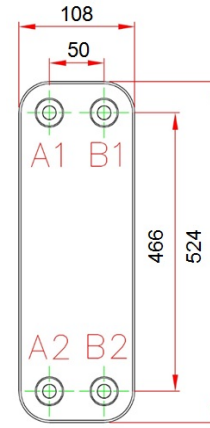

260.00

Max. number of plates (N)

110

Plate Heat Transfer Area (M<sup>2</sup>)

0.0475 m<sup>2</sup>

Thickness (mm) - H

13.2+2.16\*N

Weight (kg)

5.52+0.320\*N

(size: mm)

(without connection)

N: Number of Plates

Material disclaimer

This information is intended to serve as a reference and is not subject to guarantee. Precise inquiries are necessary for accurate information regarding performance specifications and suitability under specific working conditions. Responsibility rests on purchasers to decide whether products are appropriate for use before purchasing. Kaori is not liable for corrosion of products and/or other equipment from use of products. Kaori reserves the right to make changes to this information without prior notice. Third party approvals and certifications are available upon request.